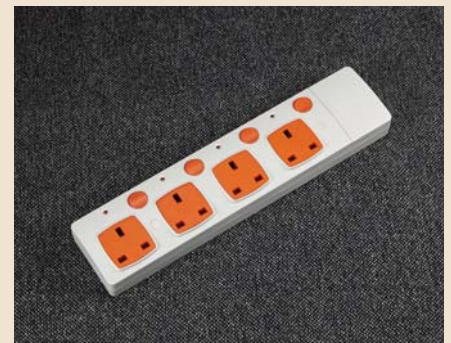

POWER STRIP - BRITISH MULTI-OUTLET & IP44 BOX

SASO

BRITISH TYPE MULTISOCKET 13A 250V

- Suitable Cables :
H05VV-F 3G0.75MM²- 3G1.25MM²
- Plug 2P+T 13A 250V Fused
- With Power "On" Indicator & Power Switch On/Off Each Outlet & Main Rocker Switch ; SP/DP Switches Are Available
- Outlets Are Equipped Safety Shutter
- Color of Circuit Decoration for Outlet : White, Blue, Yellow, Orange, Green & Purple.

B13E12320	3-Outlet H05VV-F 3G1.25MM ² 2M
B14E12320	4-Outlet H05VV-F 3G1.25MM ² 2M
B15E12320	5-Outlet H05VV-F 3G1.25MM ² 2M

BRITISH TYPE REWIRABLE MULTISOCKET 13A 250V (Can also be used as surface socket fix on the wall)

B24.WS	Wall Surface Switched Socket 4-Outlet
B24U.WS	Wall Surface Switched Socket 3+1 Outlet Dual USB Charger 5VDC 2100mA
B24E12320	British Plug 4-Outlet H05VV-F 3G1.25MM ² 2M

BRITISH TYPE REWIRABLE MULTISOCKET 13A 250V (Can also be used as surface socket fix on the wall)

B34.WS	Wall Surface Socket With Main Switch- 4 Outlets
B34E12320	British Plug 4-Outlet H05VV-F 3G1.25MM ² 2M

WEATHER-PROOF SAFE BOX IP44

- Outdoor-Use Type
- Suitable Cables :
For EU/USA Cable Dia. 6.5~11mm & Industrial CEE Plug Cable Dia. 9.0~12mm
- Material : Polypropylene (PP)
- For Cable Connection ; EN 60670-1:2005+A1:2013 Standard
- Color : Frosted Red or Blue Color.